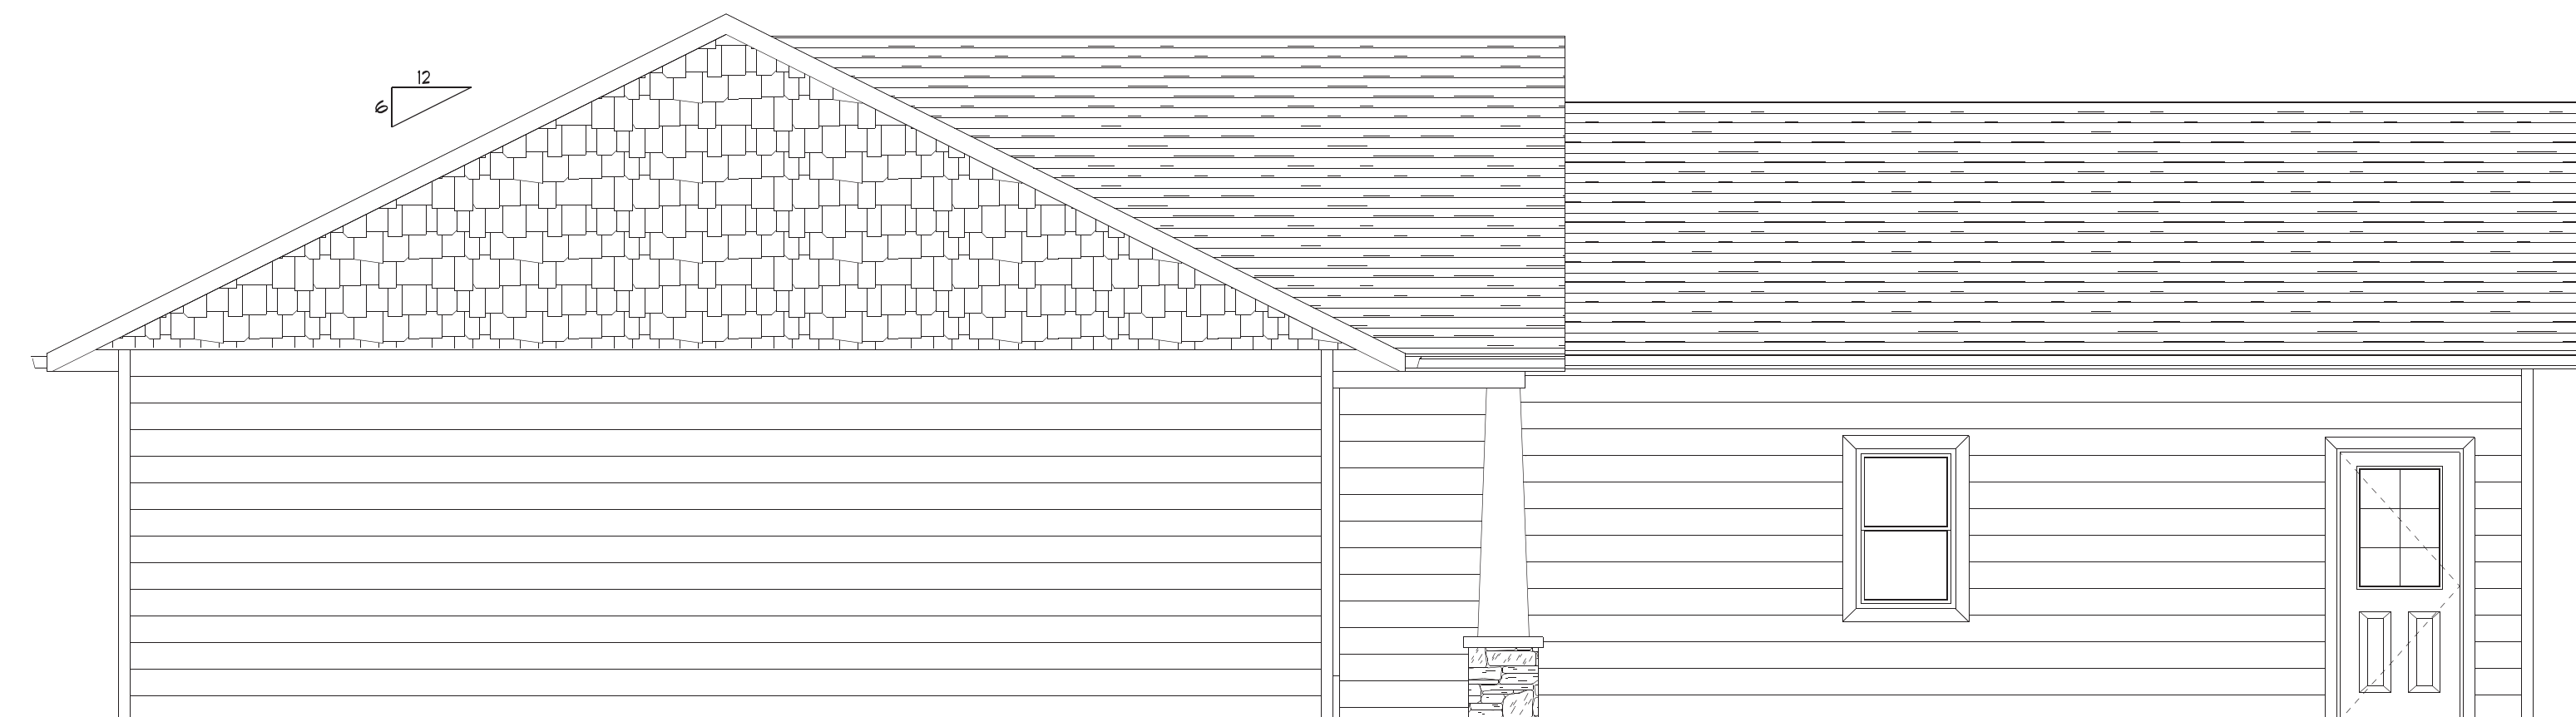

ProComm 1500 Floor Plan w Garage n Roof REV 8-5-2015

Front Elevation

Left Elevation

Right Elevation

Rear Elevation