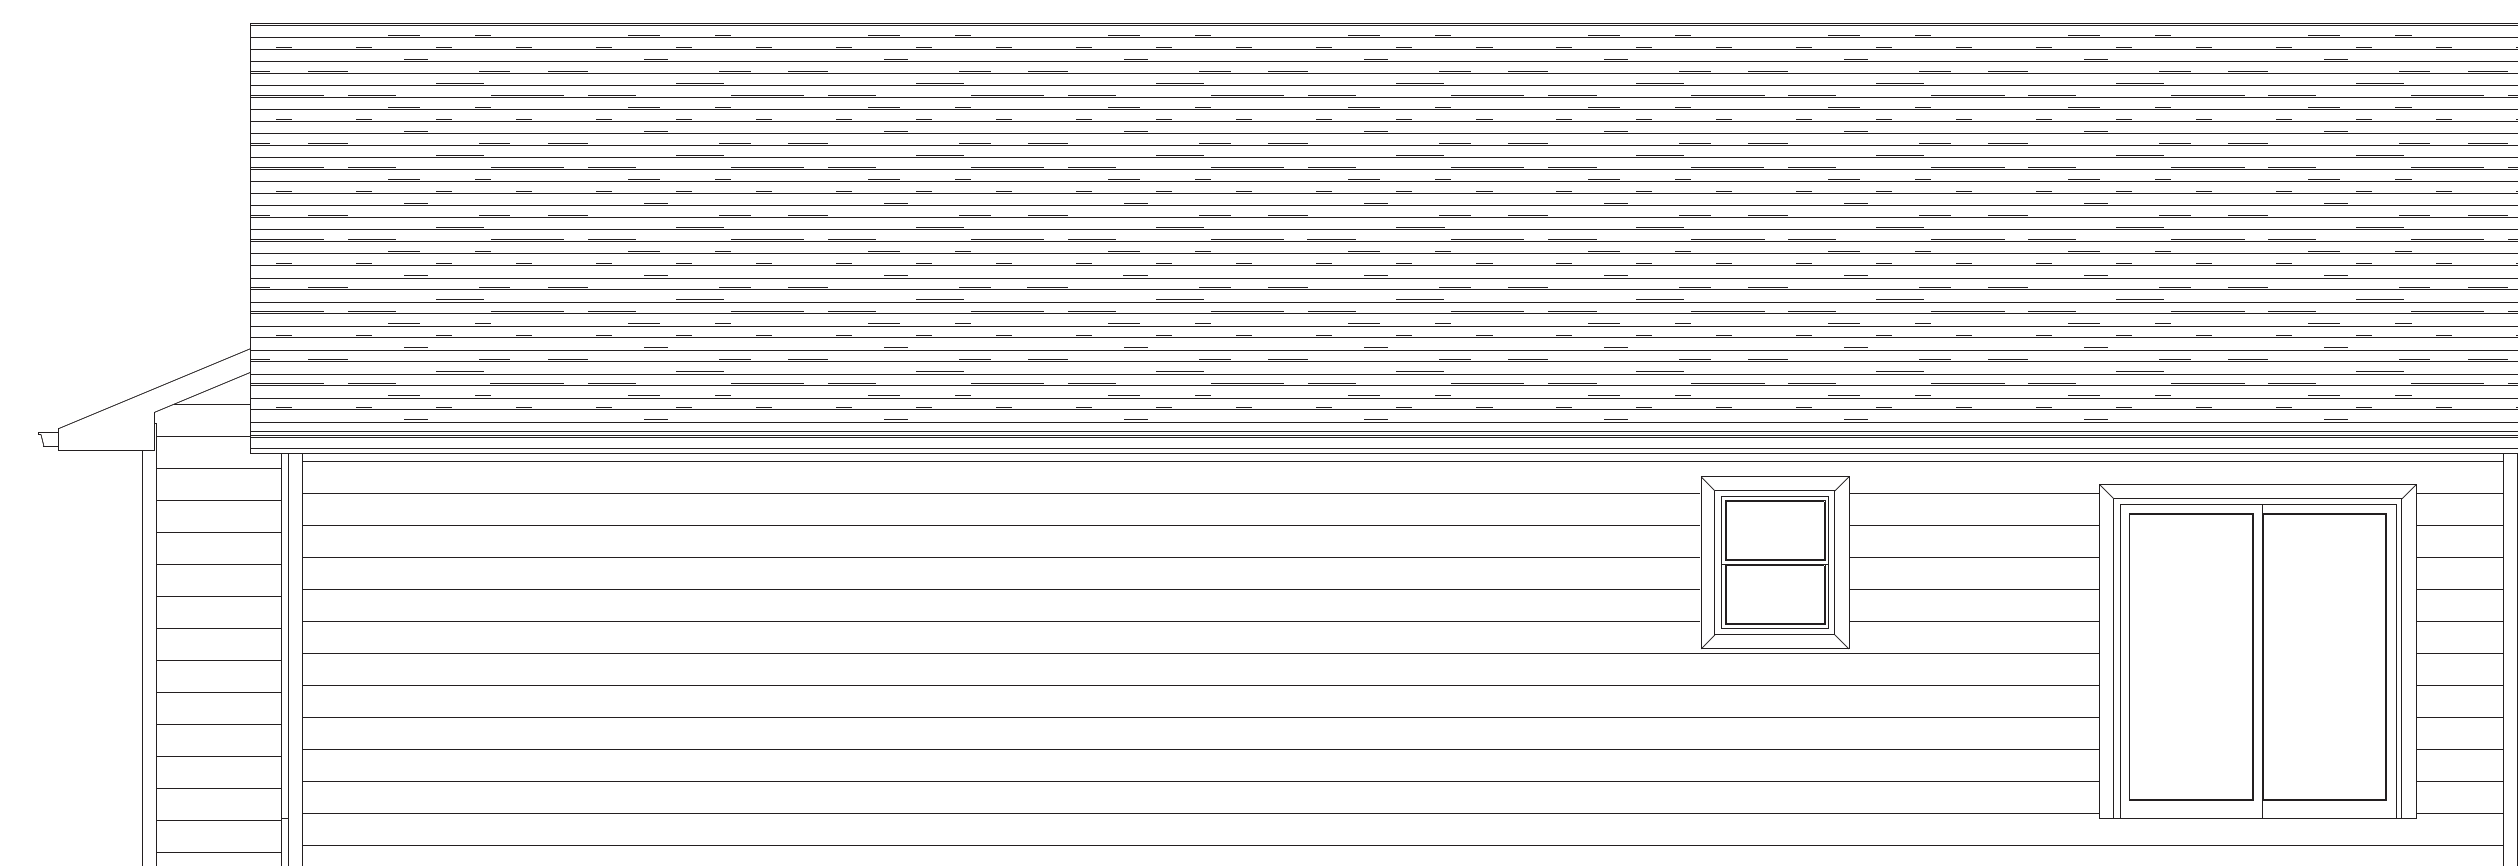

ProComm 1500 Floor Plan w Garage n Roof REV 8-5-2015

Front Elevation

Left Elevation

Right Elevation

Rear Elevation