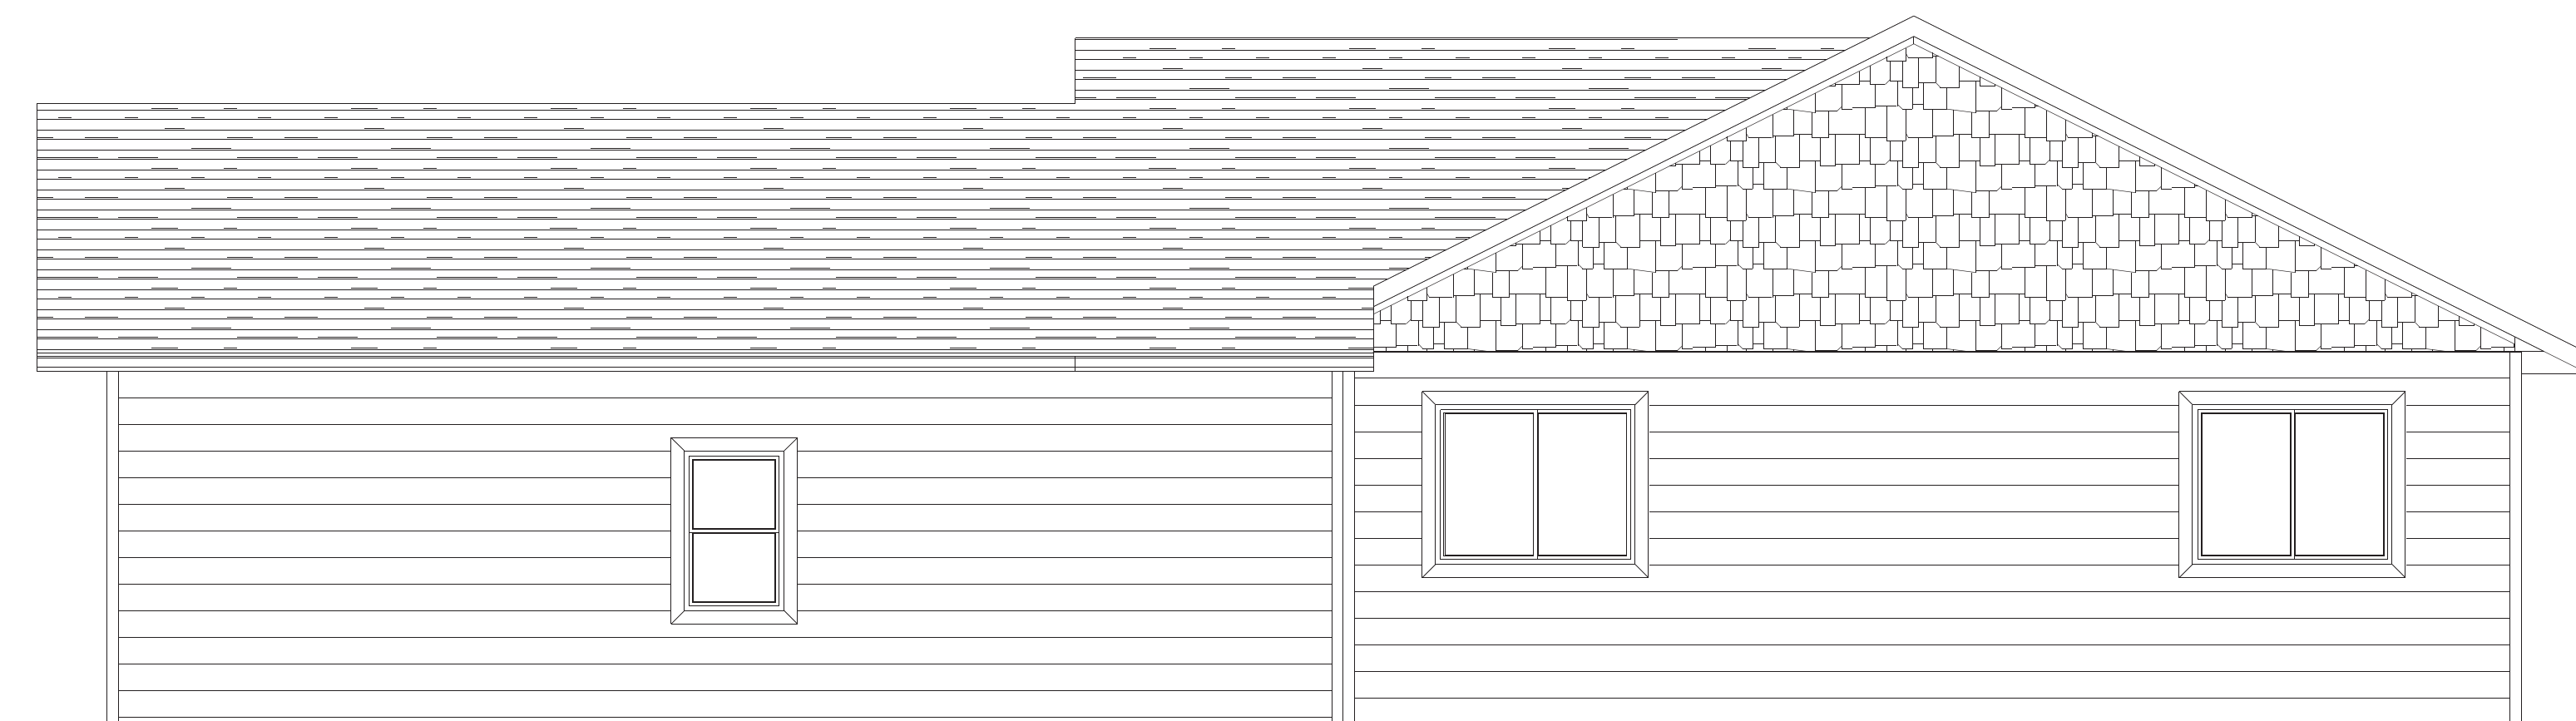

ProComm 1500 Floor Plan w Garage n Roof REV 8-5-2015

Front Elevation

Left Elevation

Right Elevation

Rear Elevation